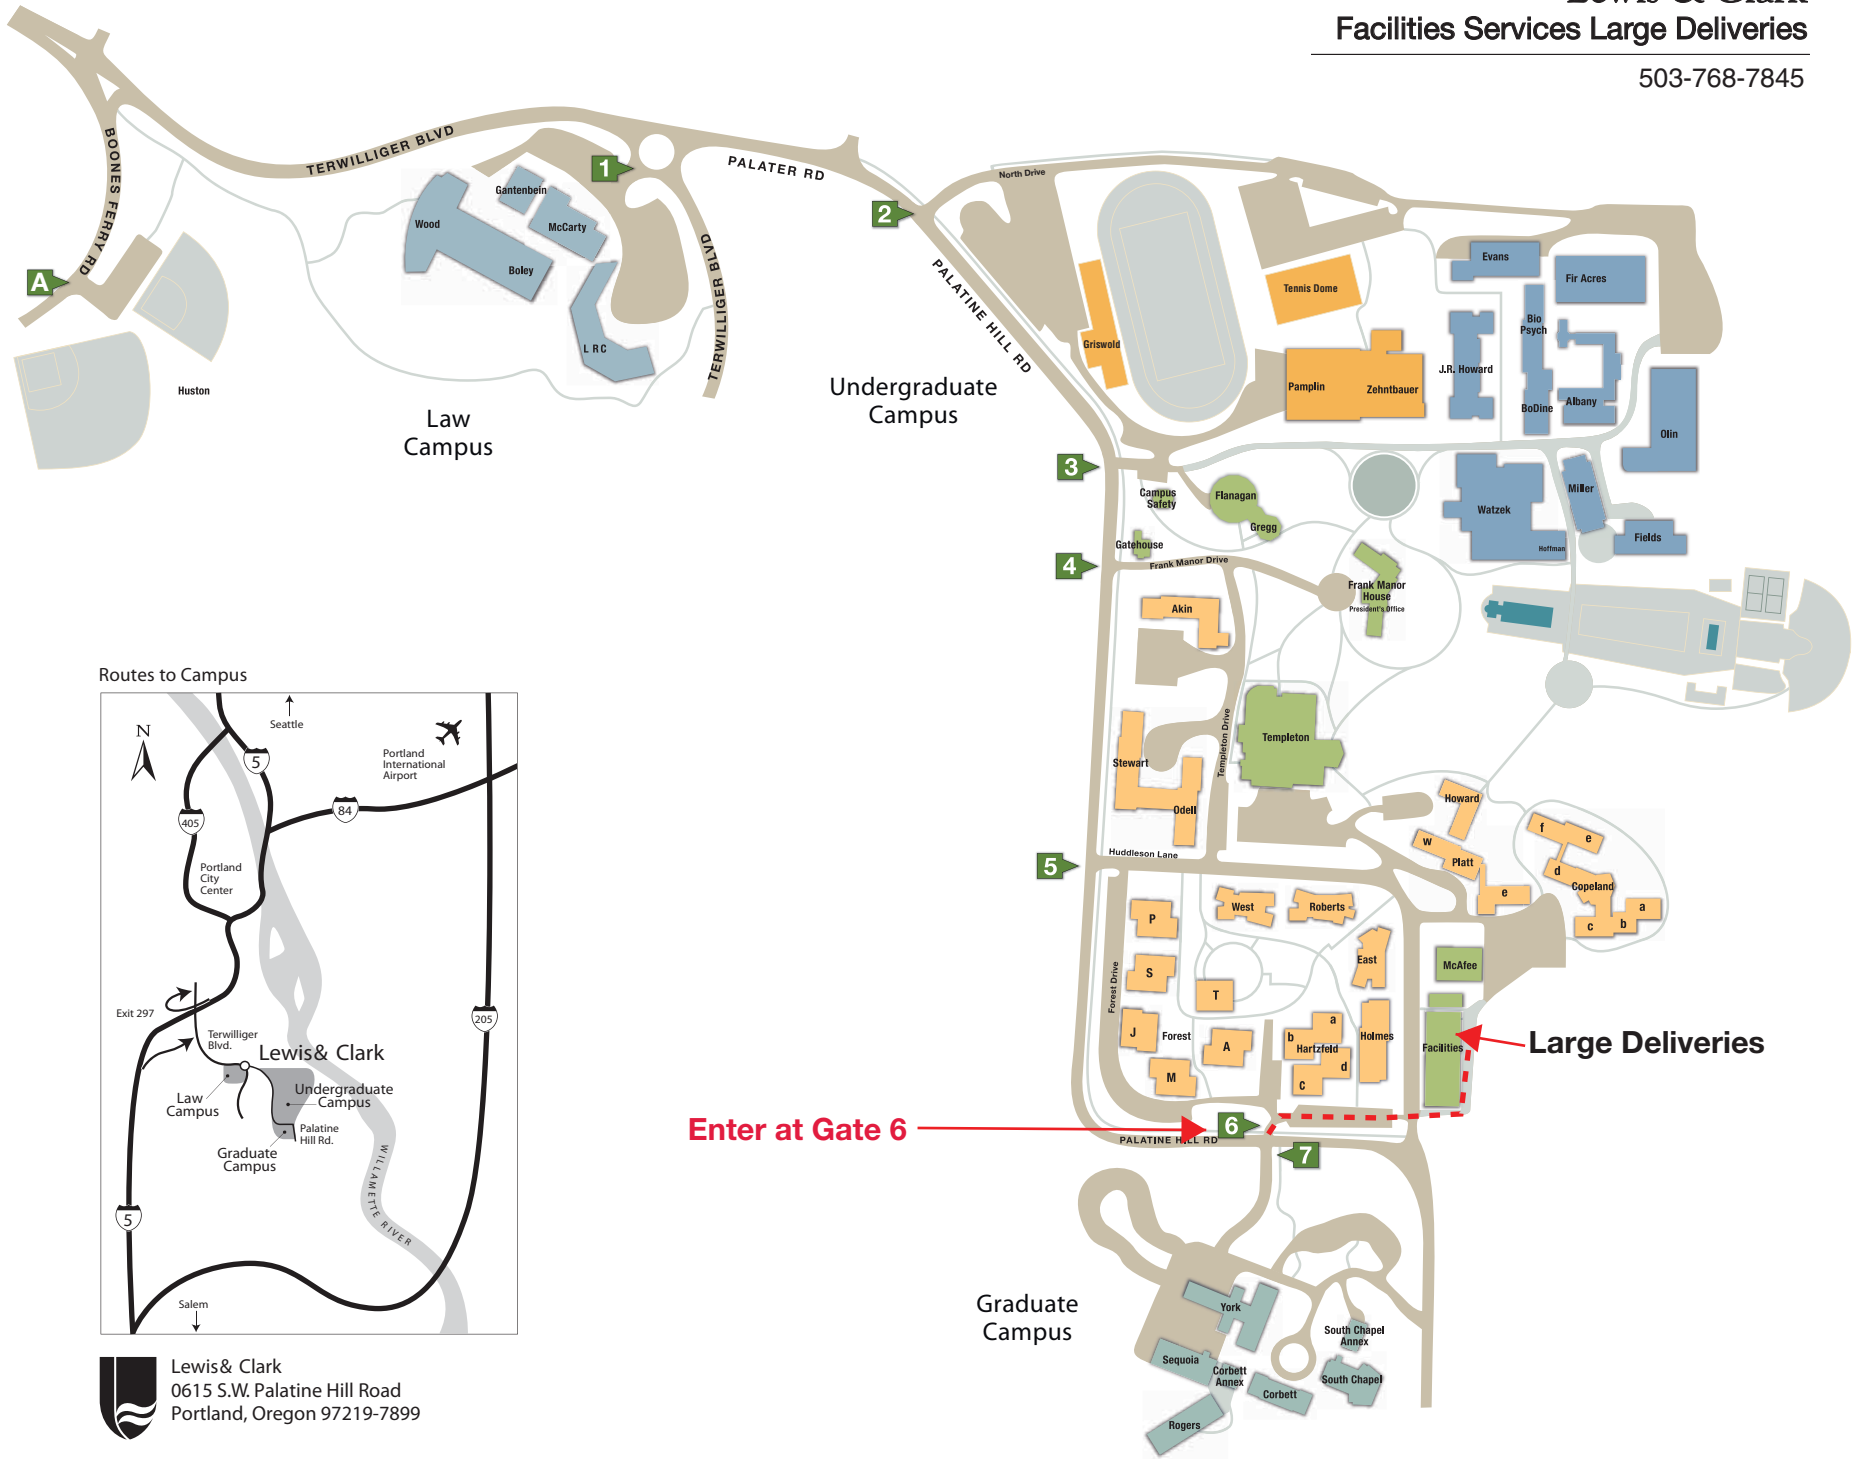

Lewis & Clark Facilities Services Large Deliveries

503-768-7845

Routes to Campus

 Lewis & Clark
0615 S.W. Palatine Hill Road
Portland, Oregon 97219-7899