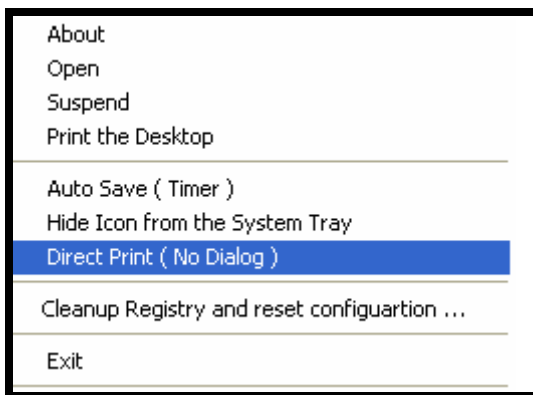

Information Systems Help Sheet PrintKey 2000 for Datatel

Overview:

PrintKey 2000 is a piece of software installed to allow easy print screen for the graphical user interface for Colleague and Benefactor.

Quick Reference Information

To directly print to the user's default printer selected under printers and faxes on the pc select Direct Print under the OPTIONS in PrintKey.

To print the top window, select ALT + [Print Screen]. To print the entire desktop, select [Print Screen].

This is the PrintKey 2000 icon, which should automatically show on the right bottom of your screen. If you need to open it, it is saved in the Accessories folder on the PC.