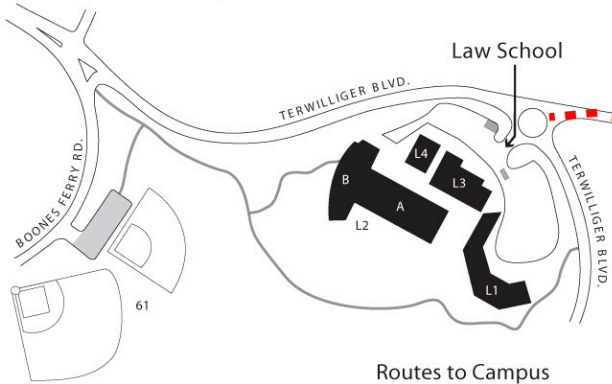

Lewis & Clark Campus Map

Lewis & Clark
0615 S.W. Palatine Hill Road
Portland, OR 97219-7899

Map to Lower Templeton Departments:

CAS Registrar
Student Financial Services
Student and Departmental Account Services

Routes to Campus

North Drive

Visitor Information
Frank Manor House
Residence Halls
Service Drive South Campus
Graduate School of Education and Counseling

Visitor Parking

Turn left at Service Drive Entrance