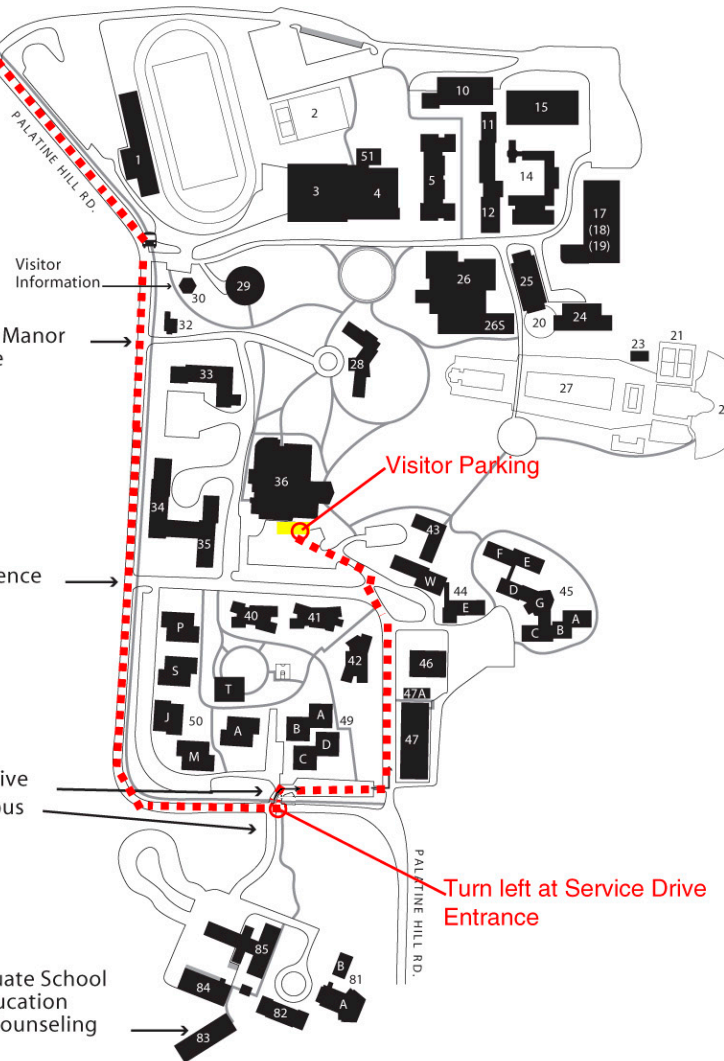

## Map to Lower Templeton Departments:

CAS Registrar  
Student Financial Services  
Student and Departmental Account Services

Routes to Campus

North Drive

Visitor Information  
Frank Manor House  
Residence Halls  
Service Drive South Campus  
Graduate School of Education and Counseling

Visitor Parking

Turn left at Service Drive Entrance