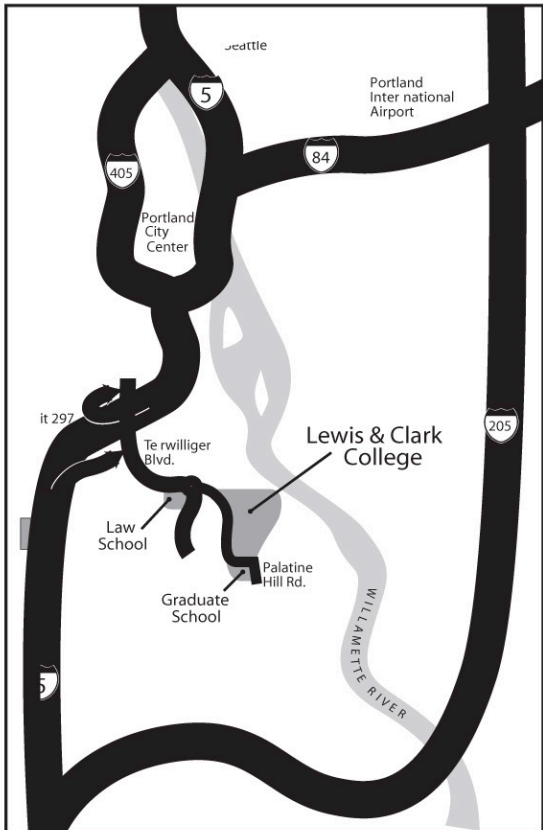

Lewis & Clark Campus Map

Lewis & Clark
0615 S.W. Palatine Hill Road
Portland, OR 97219-7899

Map to Lower Templeton Departments:

CAS Registrar
Student Financial Services
Student and Departmental Account Services

Routes to Campus

North Drive

Visitor Information
Frank Manor House
Residence Halls
Service Drive South Campus
Graduate School of Education and Counseling

Visitor Parking

Turn left at Service Drive Entrance