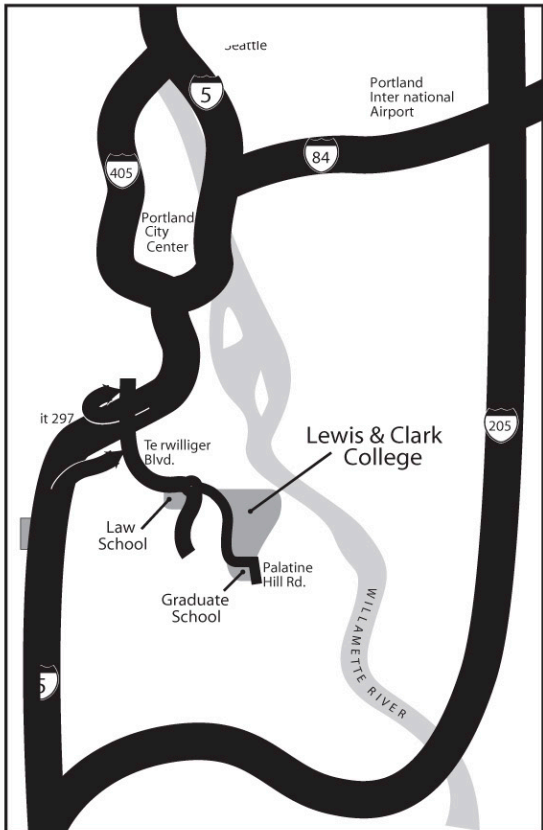

# Lewis & Clark Campus Map

Lewis & Clark  
0615 S.W. Palatine Hill Road  
Portland, OR 97219-7899

## Map to Lower Templeton Departments:

CAS Registrar  
Student Financial Services  
Student and Departmental Account Services

Routes to Campus

North Drive

Visitor Information  
Frank Manor House  
Residence Halls  
Service Drive South Campus  
Graduate School of Education and Counseling

Visitor Parking

Turn left at Service Drive Entrance