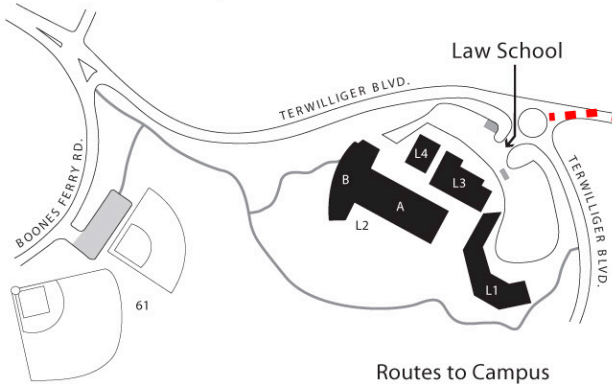

# Lewis & Clark Campus Map

Lewis & Clark  
0615 S.W. Palatine Hill Road  
Portland, OR 97219-7899

## Map to Lower Templeton Departments:

CAS Registrar  
Student Financial Services  
Student and Departmental Account Services

Routes to Campus

North Drive

Visitor Information  
Frank Manor House  
Residence Halls  
Service Drive South Campus  
Graduate School of Education and Counseling

Visitor Parking

Turn left at Service Drive Entrance