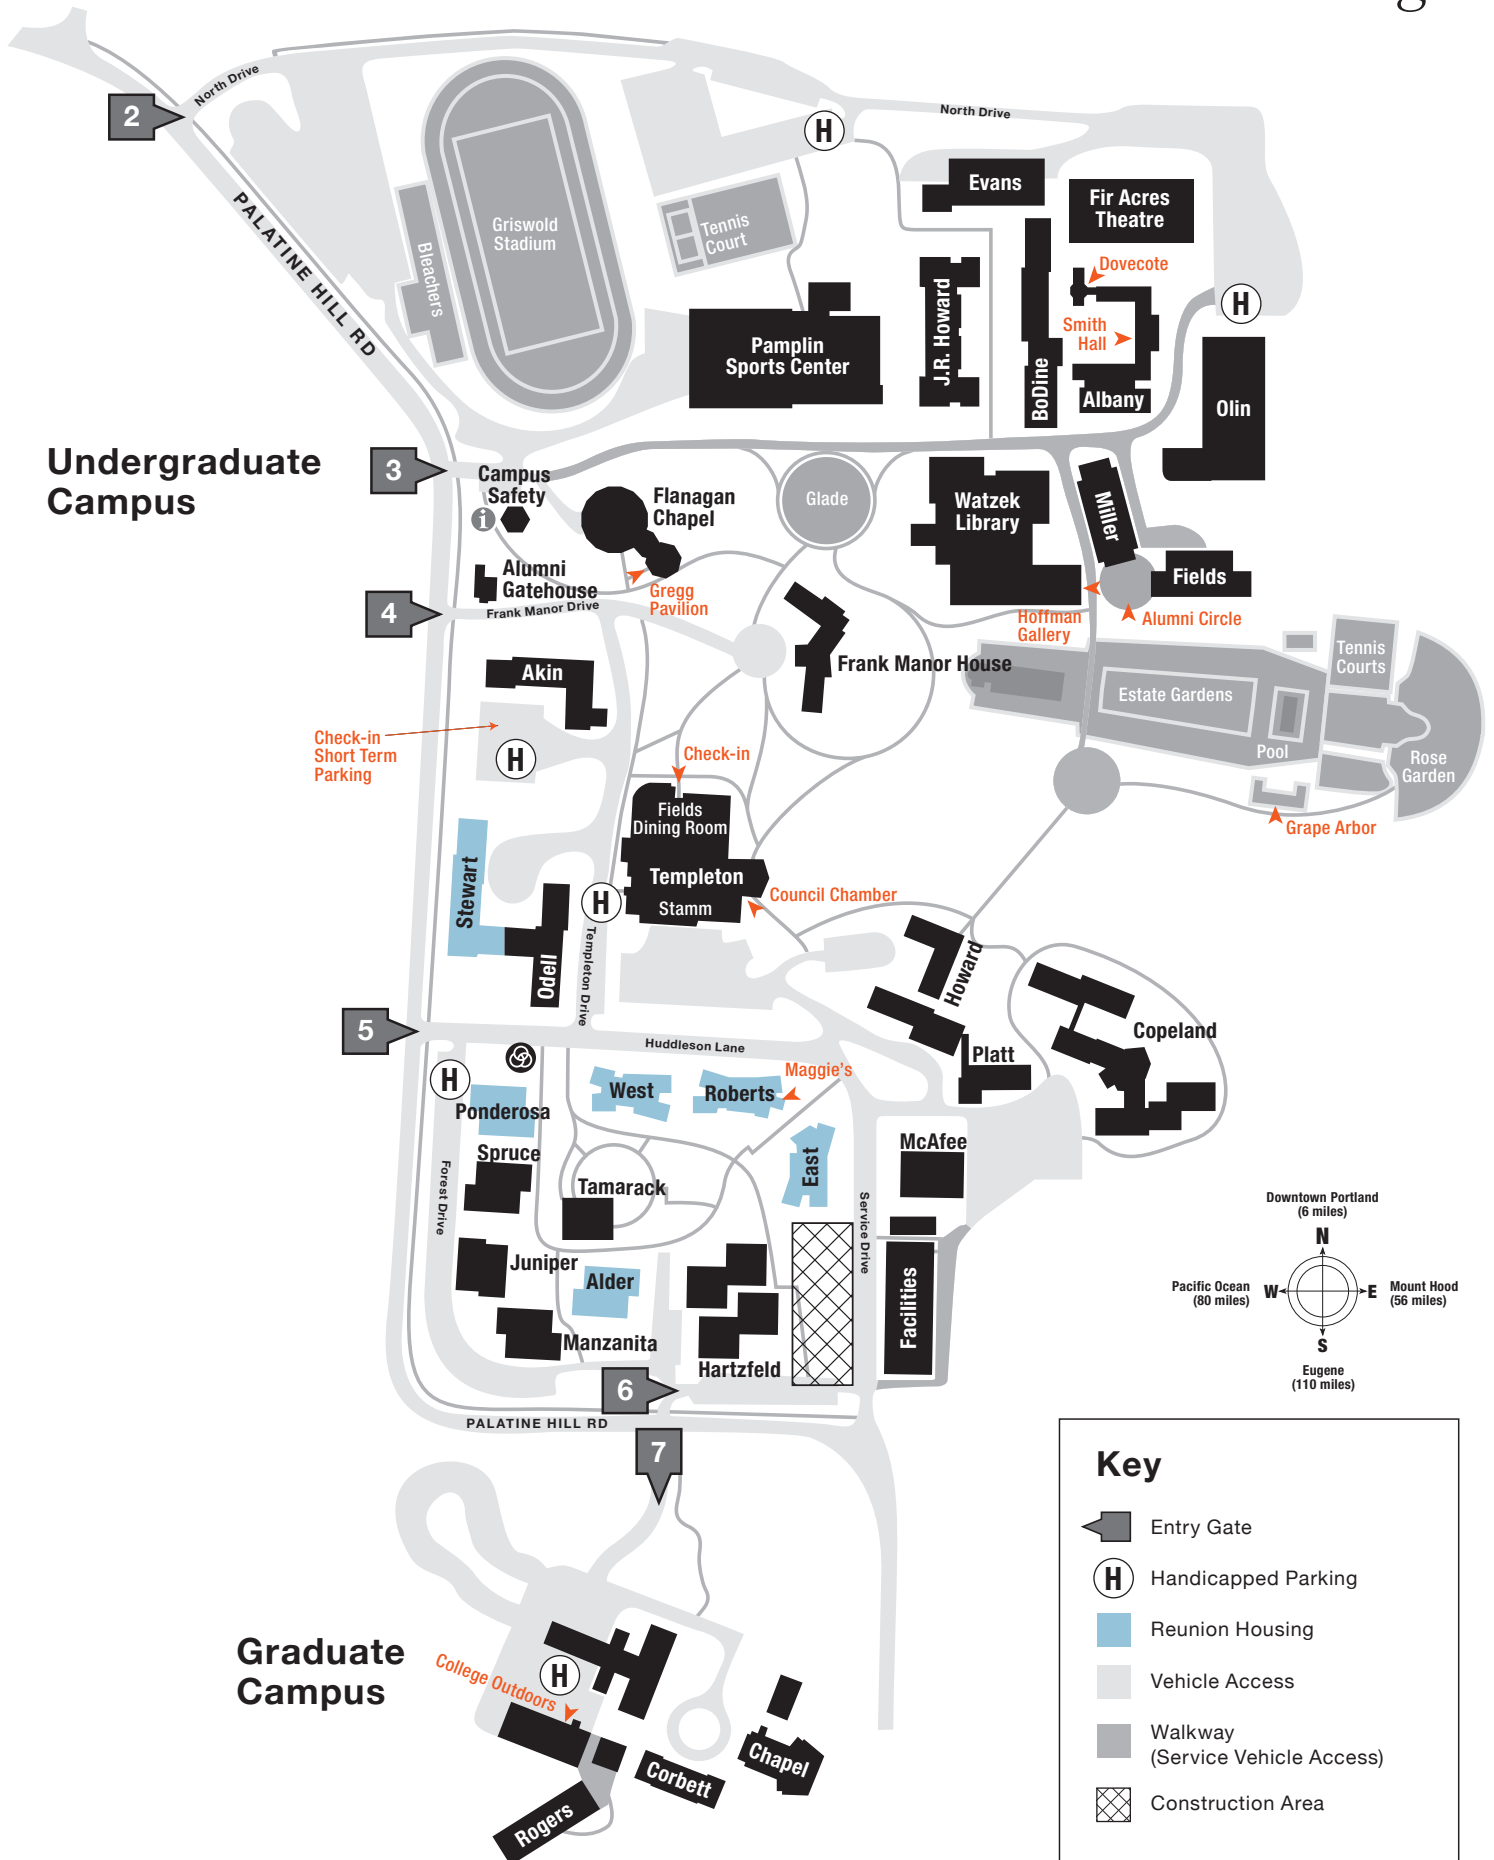

Lewis & Clark College

Undergraduate Campus

Graduate Campus

Key

-  Entry Gate
-  Handicapped Parking
-  Reunion Housing
-  Vehicle Access
-  Walkway (Service Vehicle Access)
-  Construction Area