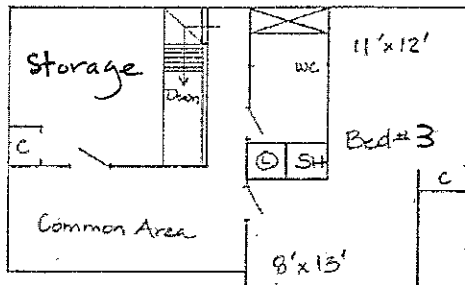

425 Maplecrest Drive
Main Floor

- DW – Dishwasher
- L – Lavatory Sink
- C – Closet
- F – Fireplace
- O – Oven
- R – Refrigerator
- S – Sink
- SH – Shower
- T – Tub
- WC – Water Closet
- Washer & Dryer in Basement

1/8" – 1'0"

425 Maplecrest Drive
Upper Floor

- L – Lavatory Sink
- C – Closet
- SH – Shower
- WC – Water Closet

1/8" – 1'0"