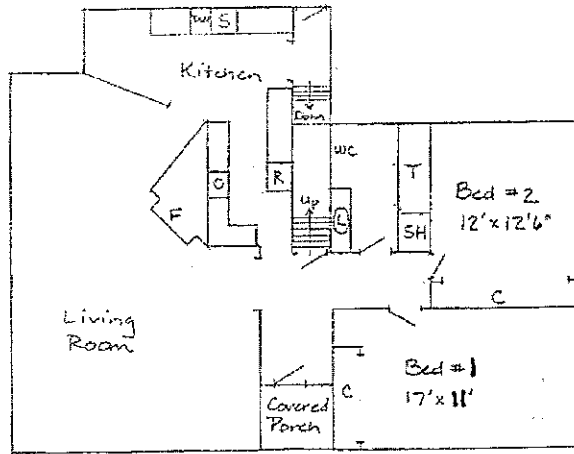

425 Maplecrest Drive
Main Floor

- DW – Dishwasher
- L – Lavatory Sink
- C – Closet
- F – Fireplace
- O – Oven
- R – Refrigerator
- S – Sink
- SH – Shower
- T – Tub
- WC – Water Closet
- Washer & Dryer in Basement

1/8" – 1'0"

425 Maplecrest Drive
Upper Floor

- L – Lavatory Sink
- C – Closet
- SH – Shower
- WC – Water Closet

1/8" – 1'0"