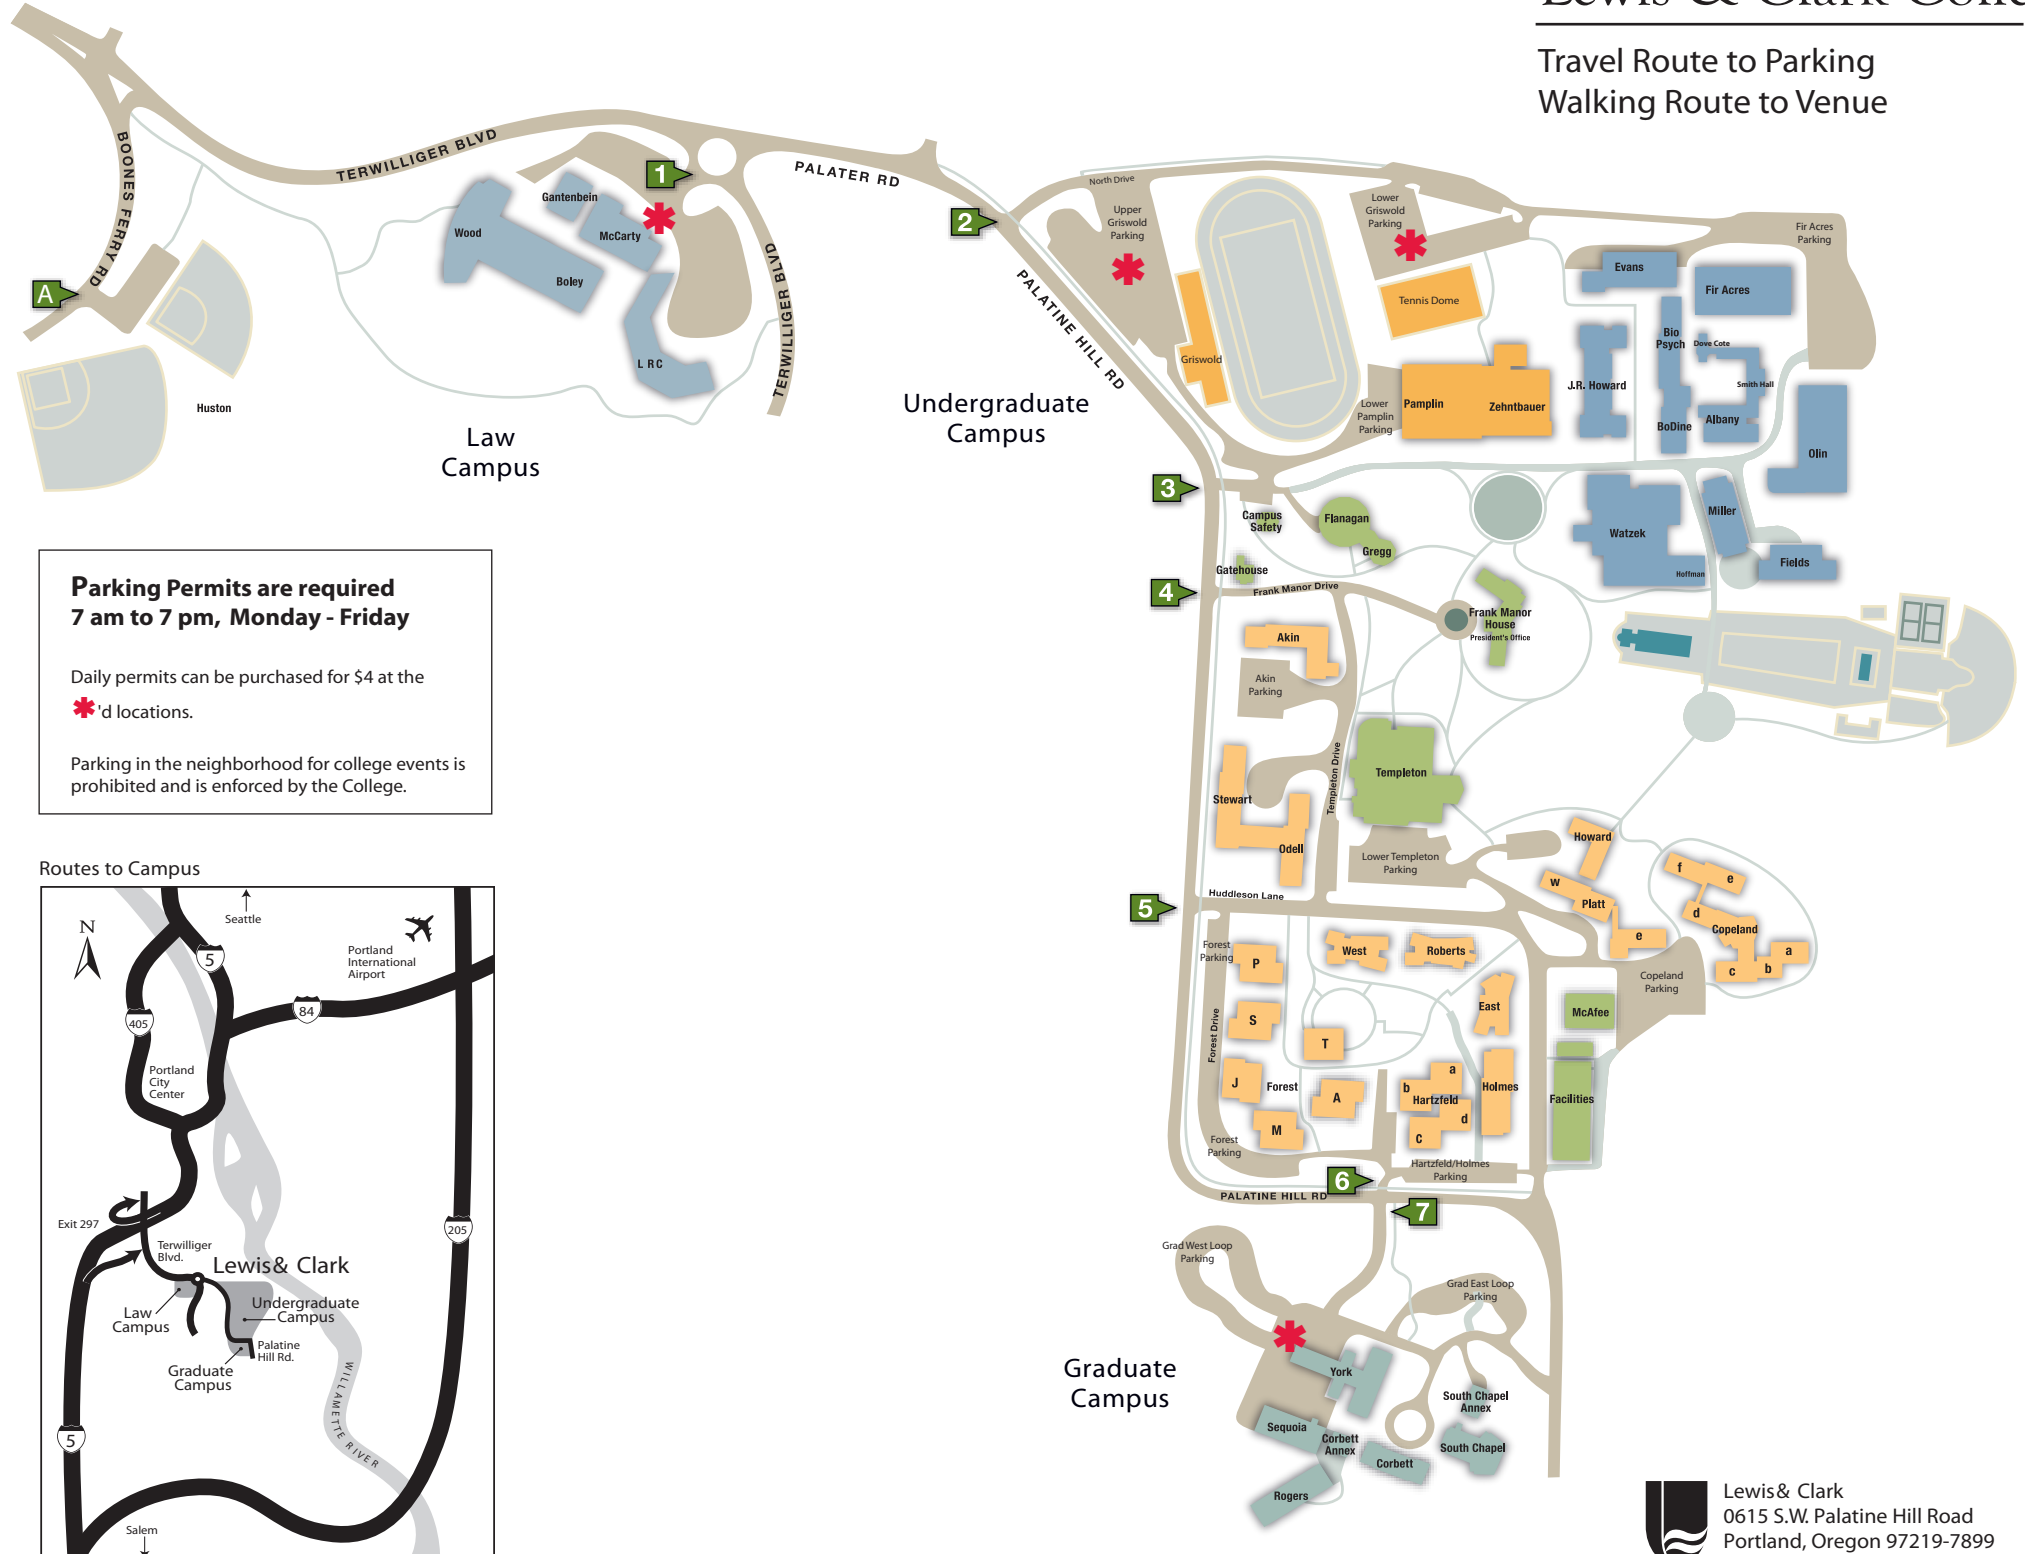

Find your Event at Lewis & Clark College

Travel Route to Parking
Walking Route to Venue

Parking Permits are required 7 am to 7 pm, Monday - Friday

Daily permits can be purchased for \$4 at the *d locations.

Parking in the neighborhood for college events is prohibited and is enforced by the College.