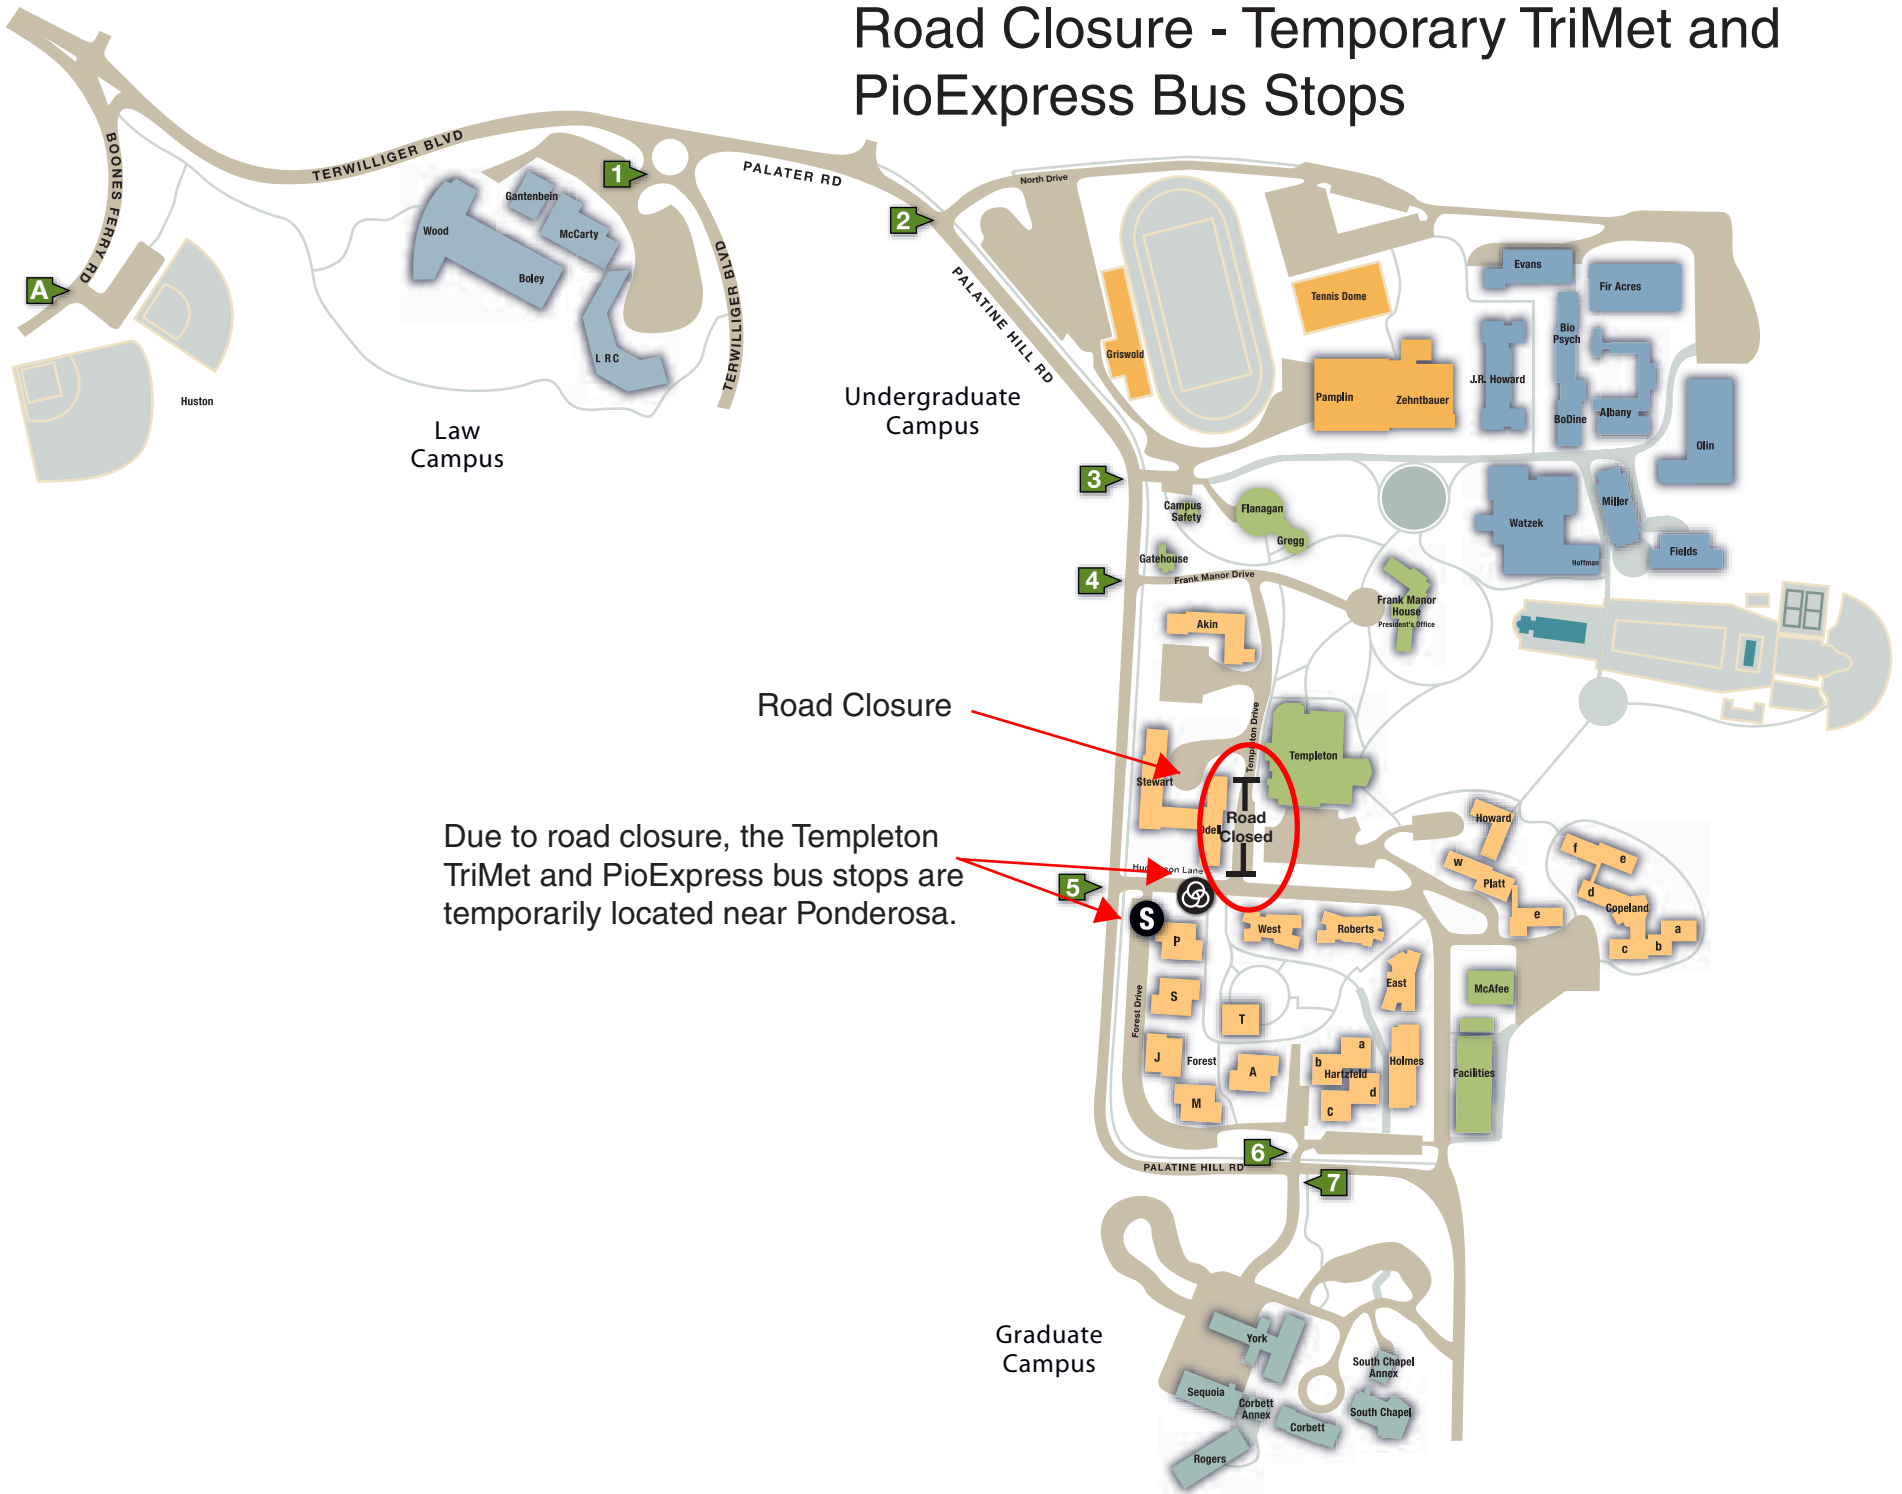

Road Closure - Temporary TriMet and PioExpress Bus Stops

Road Closure

Due to road closure, the Templeton TriMet and PioExpress bus stops are temporarily located near Ponderosa.

Graduate Campus

Undergraduate Campus

Law Campus