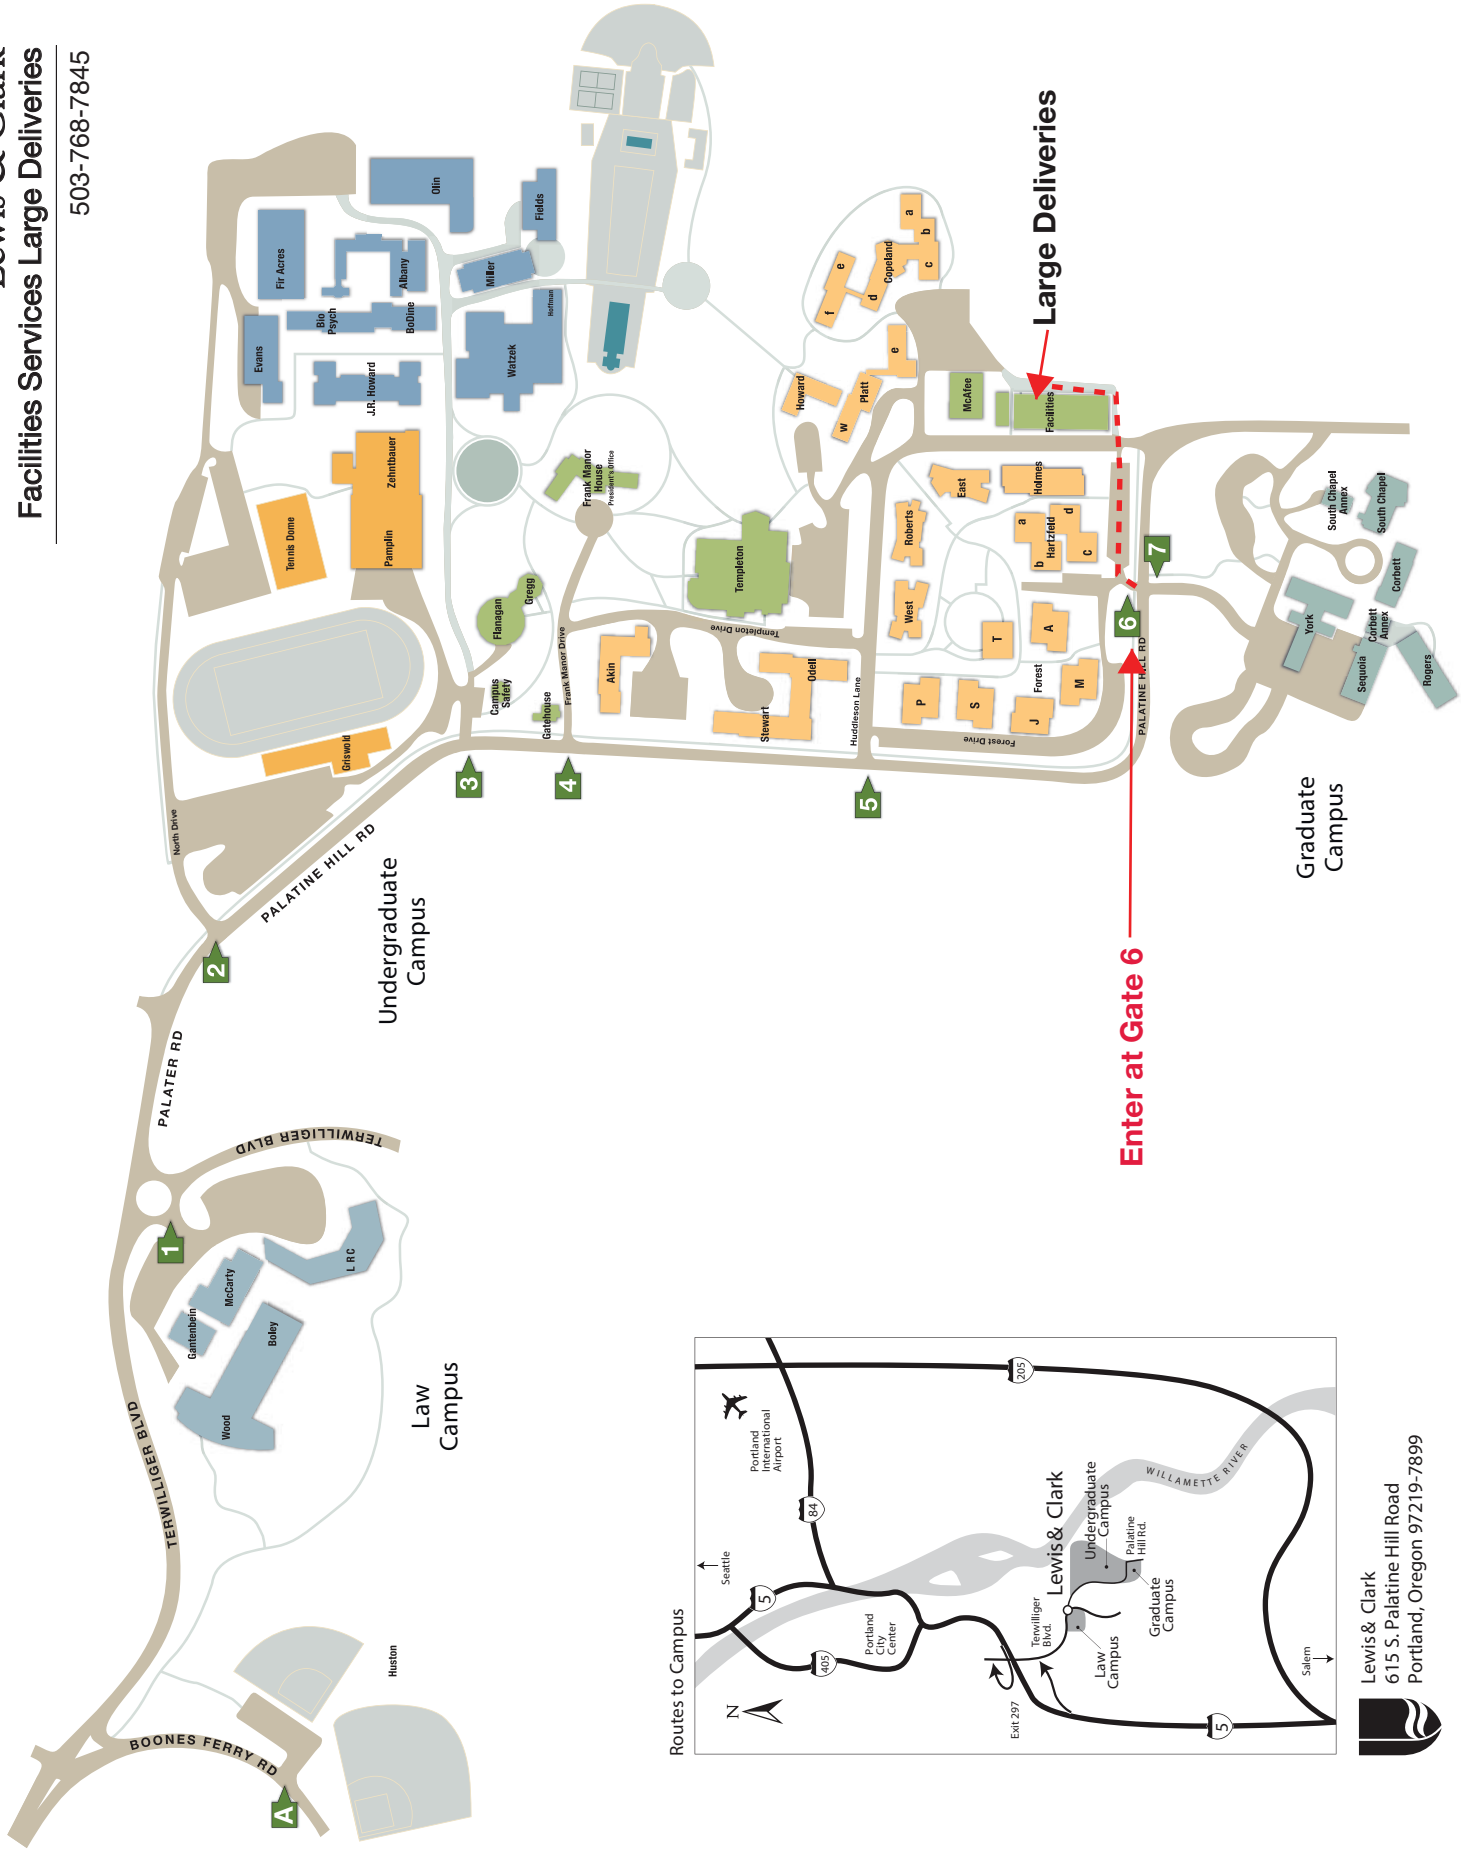

Lewis & Clark Facilities Services Large Deliveries

503-768-7845

Lewis & Clark
615 S. Palatine Hill Road
Portland, Oregon 97219-7899