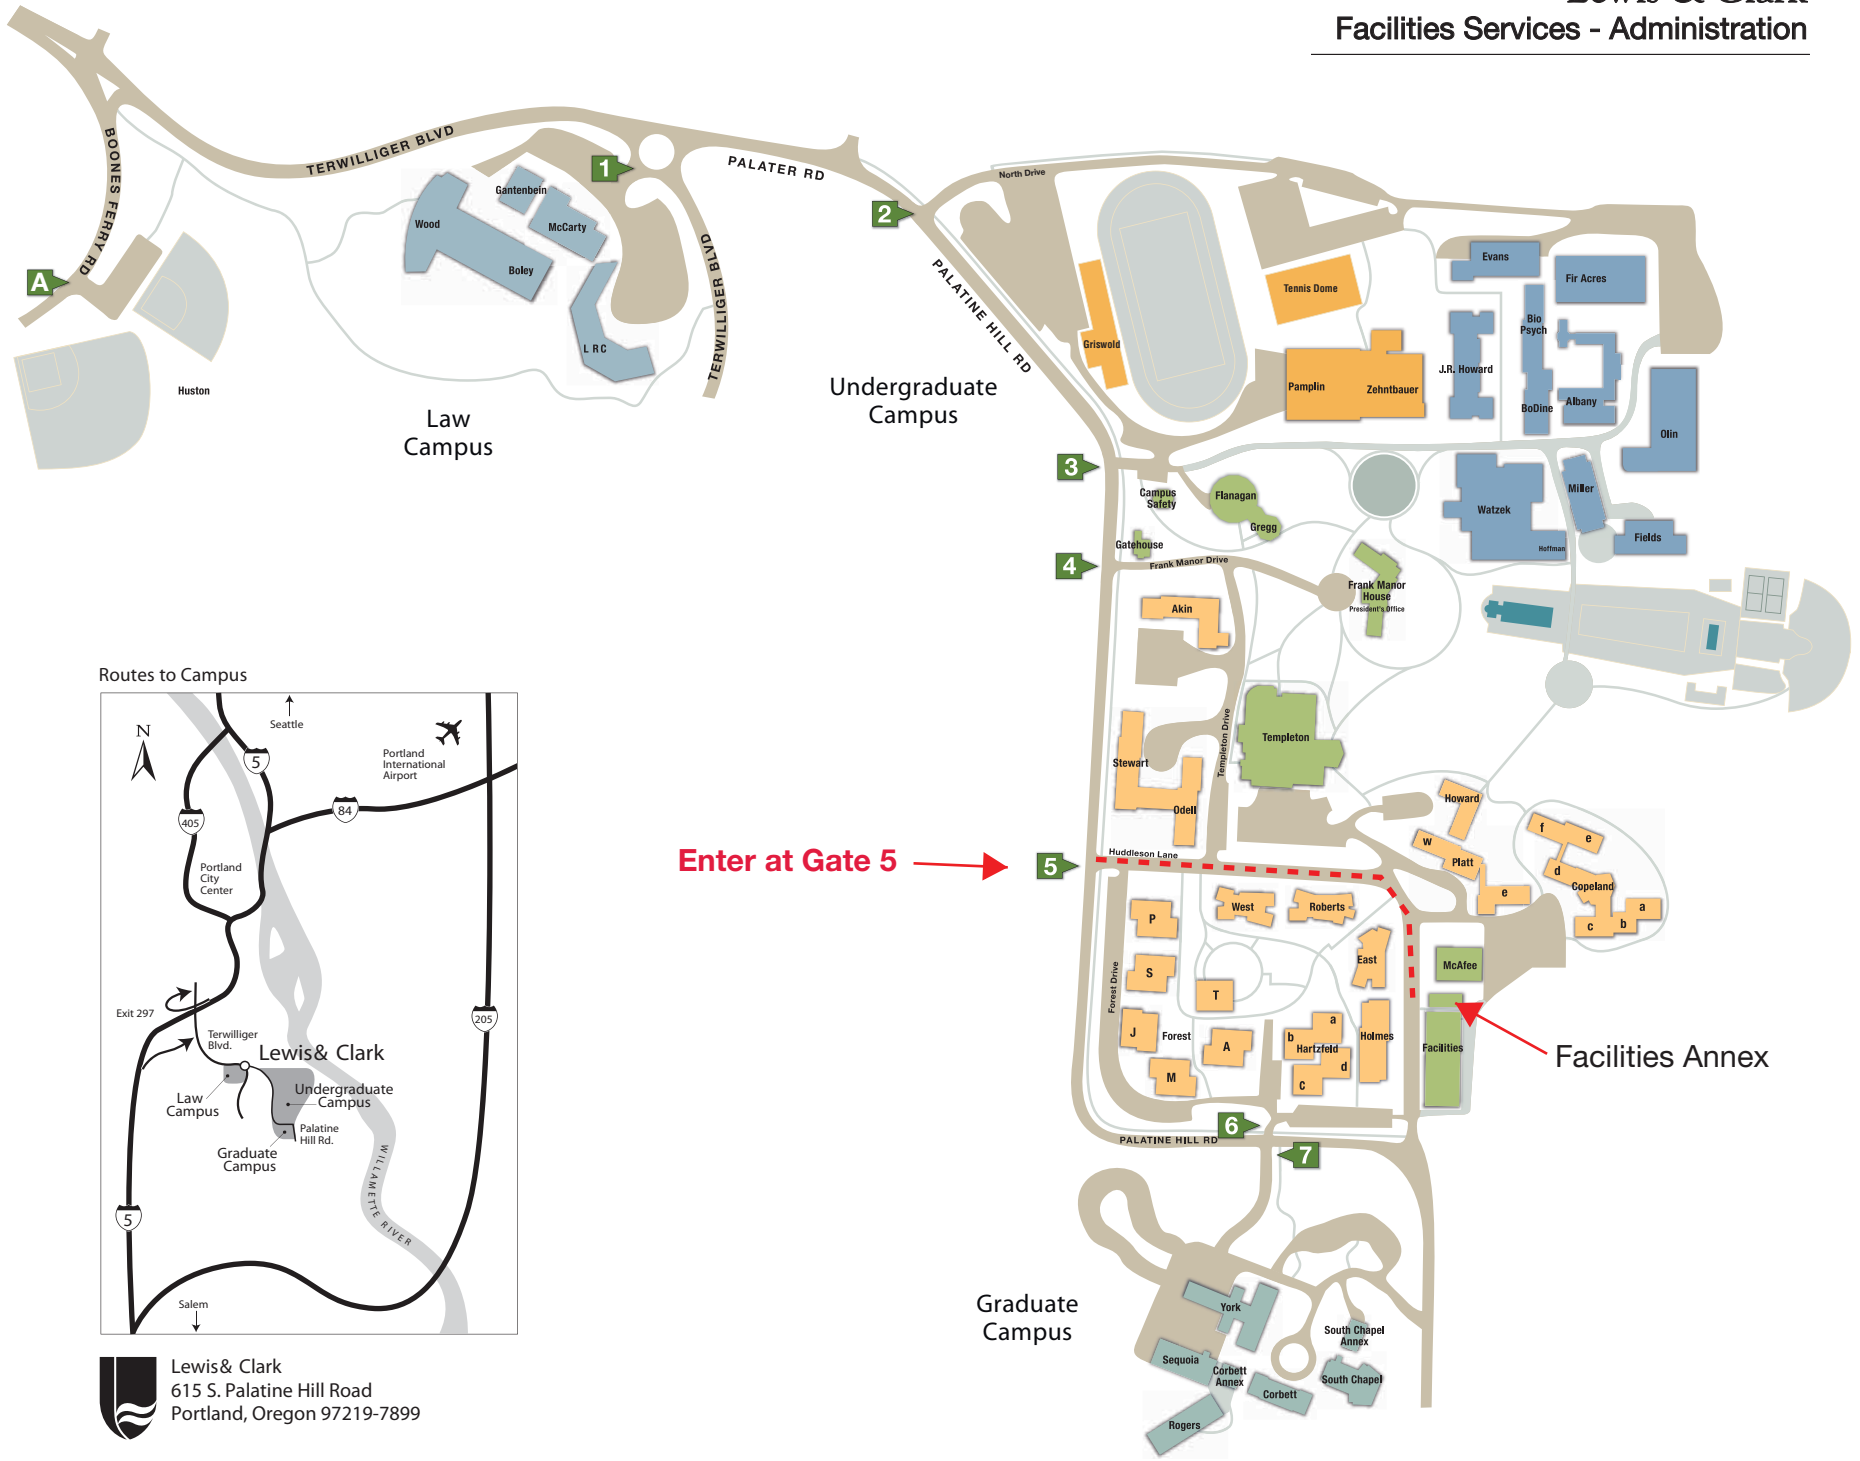

# Lewis & Clark Facilities Services - Administration

Routes to Campus

**Lewis & Clark**  
 615 S. Palatine Hill Road  
 Portland, Oregon 97219-7899