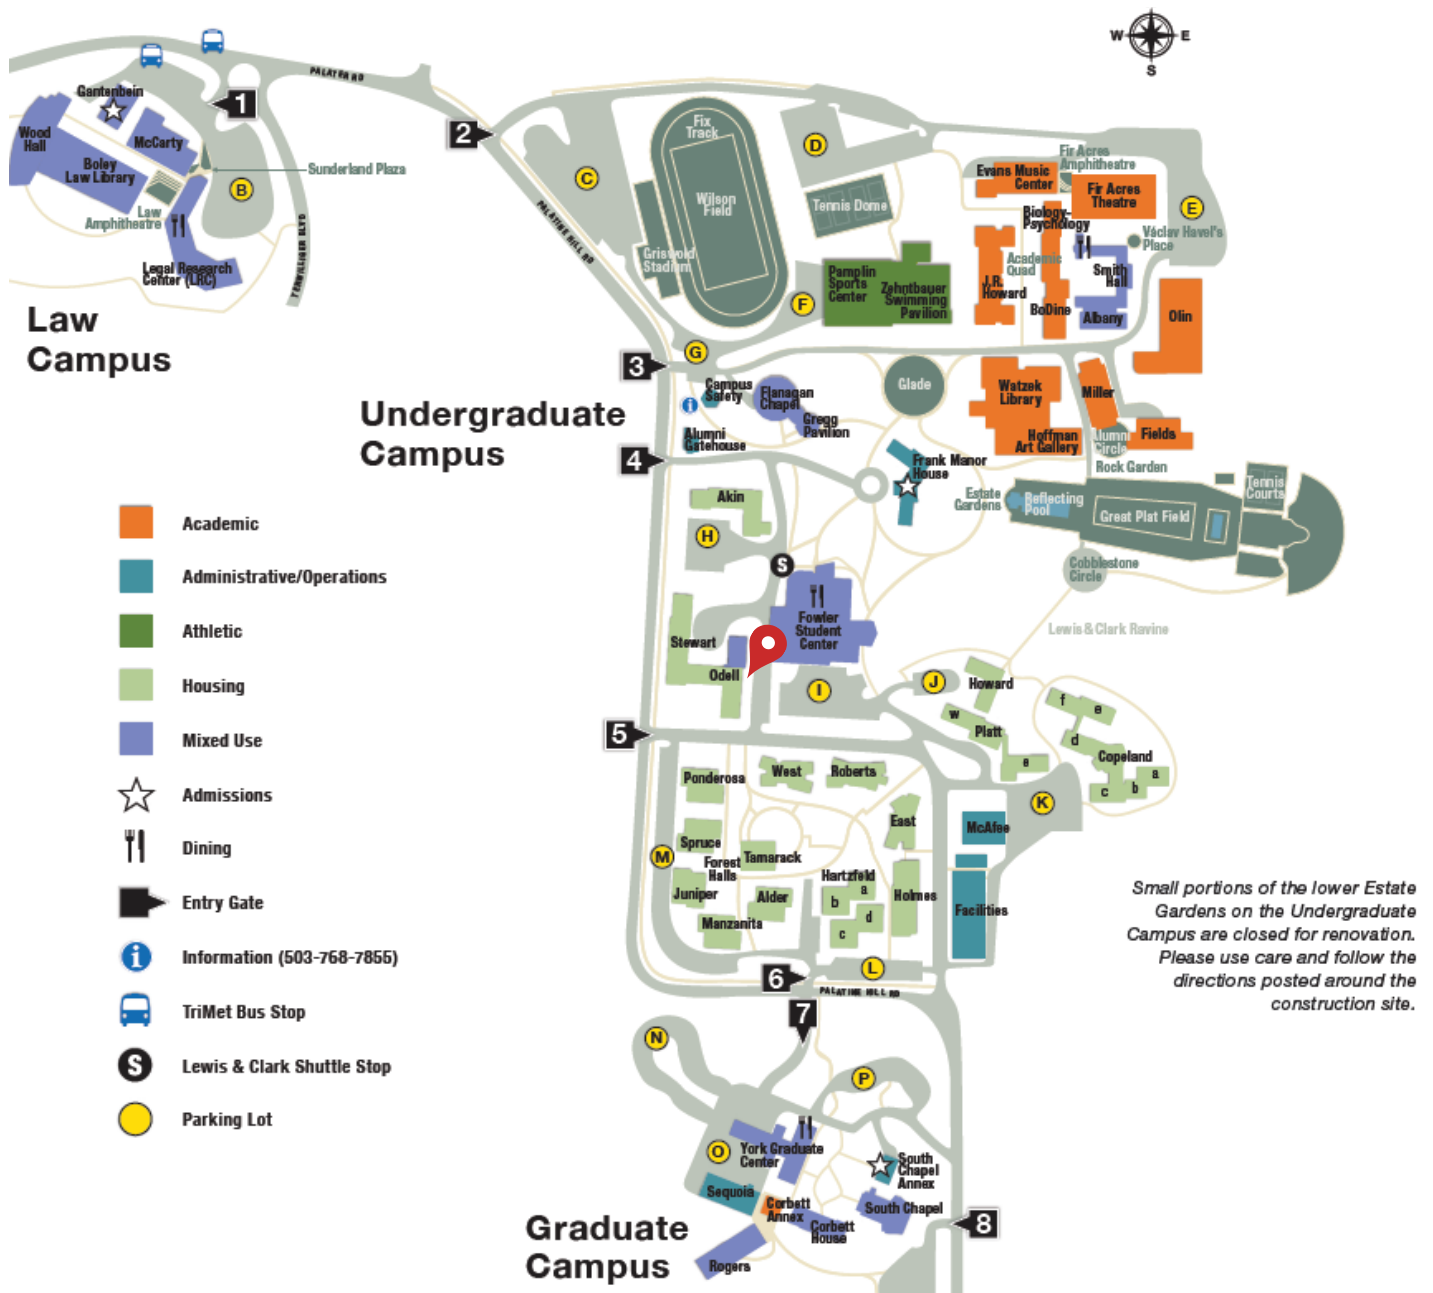

Directions to the Lewis & Clark Student Counseling Center

We are located on the undergrad campus in
Odell Residence Hall - Lower Level, Office #012

To reach our office, take the ramp that leads *down* to basement level of Odell Hall. The ramp, when facing Odell, is to the left of the stairs and is behind the bike rack/orange bike maintenance station. **Please note that we are *not* in the Odell Annex.** Enter the external door and turn left. We are the third door on the left.